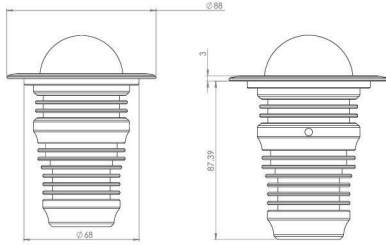

24V

24V

24V

24V

24V

24V

24V

24V

24V

24V

220V

24V

LED SMD