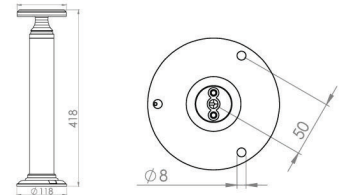

24V

24V

24V

24V

24V

24V

24V

24V

24V

24V

220V

24V

LED SMD