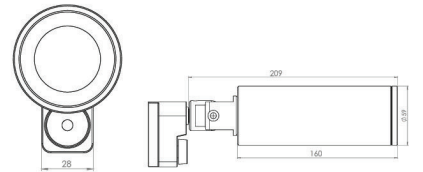

D6-L16-6w-12w-18w
Track Light Hanging - Surface Mounting