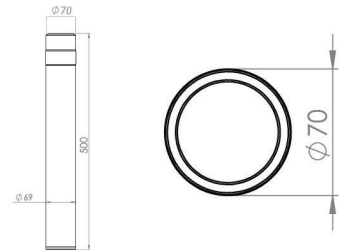

24V

24V

24V

24V

24V

24V

24V

24V

24V

24V

220V

24V

LED SMD