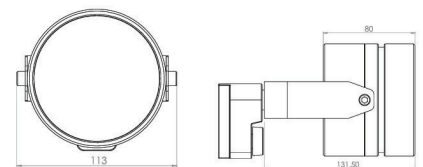

D6-L16-6w-12w-18w  
**Track Light Hanging - Surface Mounting**

24V-220V

D3.5-L20-6w  
**Hanging**  
IP54

24V

D10-L8-12w-18w-36w  
**Track Light Hanging - Surface Mounting**

24V

linelight-1.6-20W  
**Line Light**  
IP54-IP65