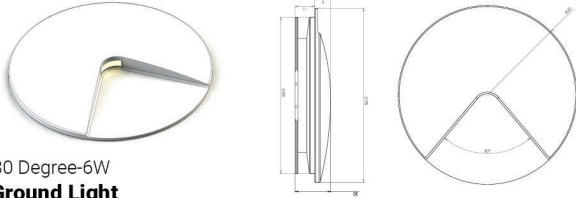

24V

20w-40w-60w  
**Line Light 4.5 Surface Mounting Hanging**  
IP54

24V

20w-40w-60w  
**Line-in Light 4.5 Hanging**  
IP54

24V

80 Degree-6W  
**Ground Light**  
IP65

24V

9W  
**Jet Light**  
IP65