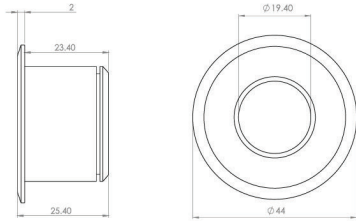

24V

24V

24V

24V

24V

24V

24V

24V

24V

24V

220V

24V

LED SMD