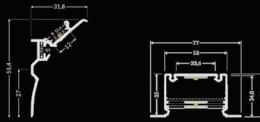

TOPMET®

Topmet products include aluminum profiles for linear lighting that allow you to implement various lighting projects, achieve a variety of interior effects and give the decorated rooms a unique atmosphere.

www.Topmet.pl

NIVISS

NIVISS is engaged in designing, implementing and manufacturing LED Engines (LED modules) and LED Lighting (outdoor lighting). All products, which are based on LEDs, meet the highest quality standards and have all required certificates.

www.Niviss.com

karlik

Karlik has produced electrical installation equipment since 1978 which from its smallest element to the final shape is a result of commitment, work, time and emotions of our family business employees.

www.Karlik.pl