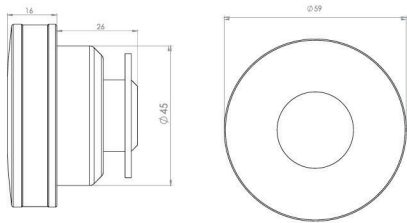

24V

24V

24V

24V

24V

24V

24V

24V

24V

24V

220V

24V

LED SMD