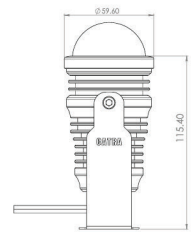

24V

6W
Zoom Light
IP65

24V